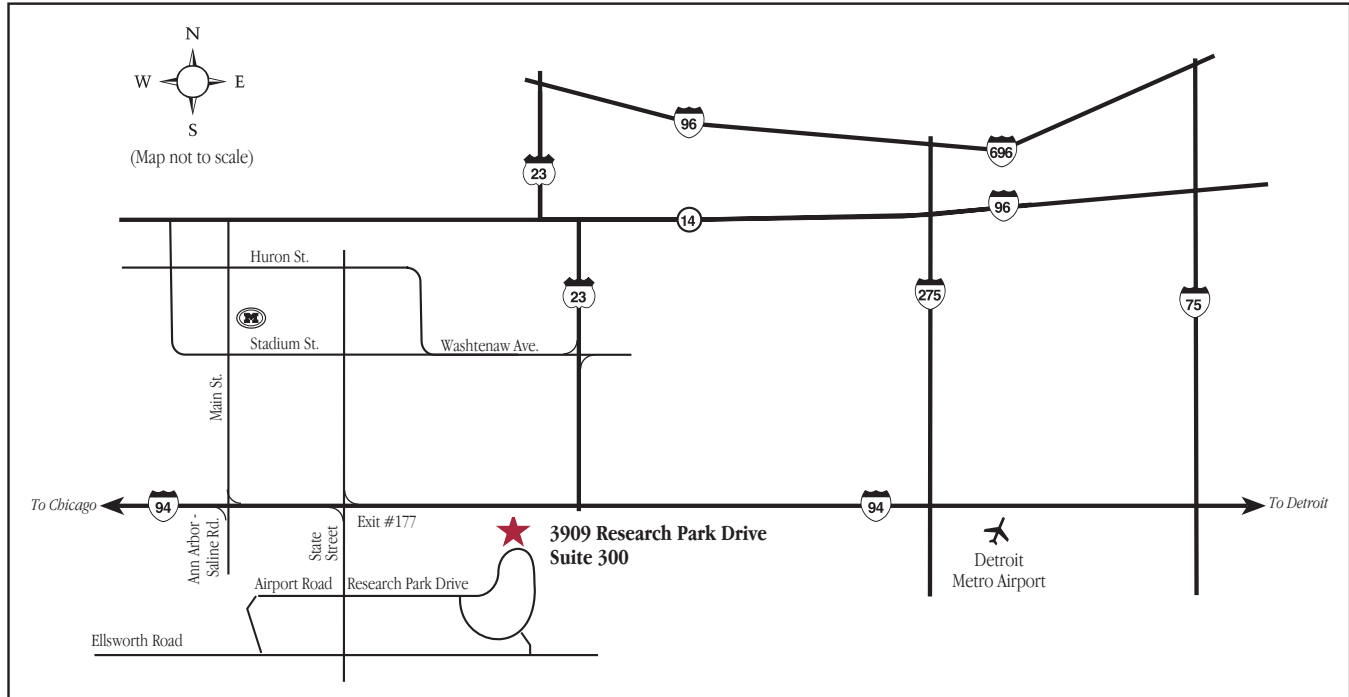

Map and Directions

To State Street (I-94 Exit #177):

From Detroit Metro Airport/East

From airport rental car facilities:

Exit airport via Middlebelt Rd. to I-94 West.

Proceed on I-94 West to State Street (Exit #177). Turn left on State Street.

From Jackson/West

Take I-94 East to State Street (Exit #177). Turn right on State Street.

From Flint/North

Take US-23 South to Exit I-94 West.

Proceed on I-94 West to State Street (Exit #177).

Turn left onto State Street.

From Toledo/South

Take US-23 North to Exit I-94 West.

Proceed on I-94 West to State Street (Exit #177).

Turn left onto State Street.

From State Street (I-94 Exit #177) to ASE:

Stay in the **left lane** of southbound State Street through the Airport / Research Park Dr. intersection (no left turn permitted).

Immediately beyond this intersection, take the **U-turn** to northbound State Street.

Turn right onto Research Park Drive. We are at the north end of the Research Park circle, approximately 0.4 miles from State Street.